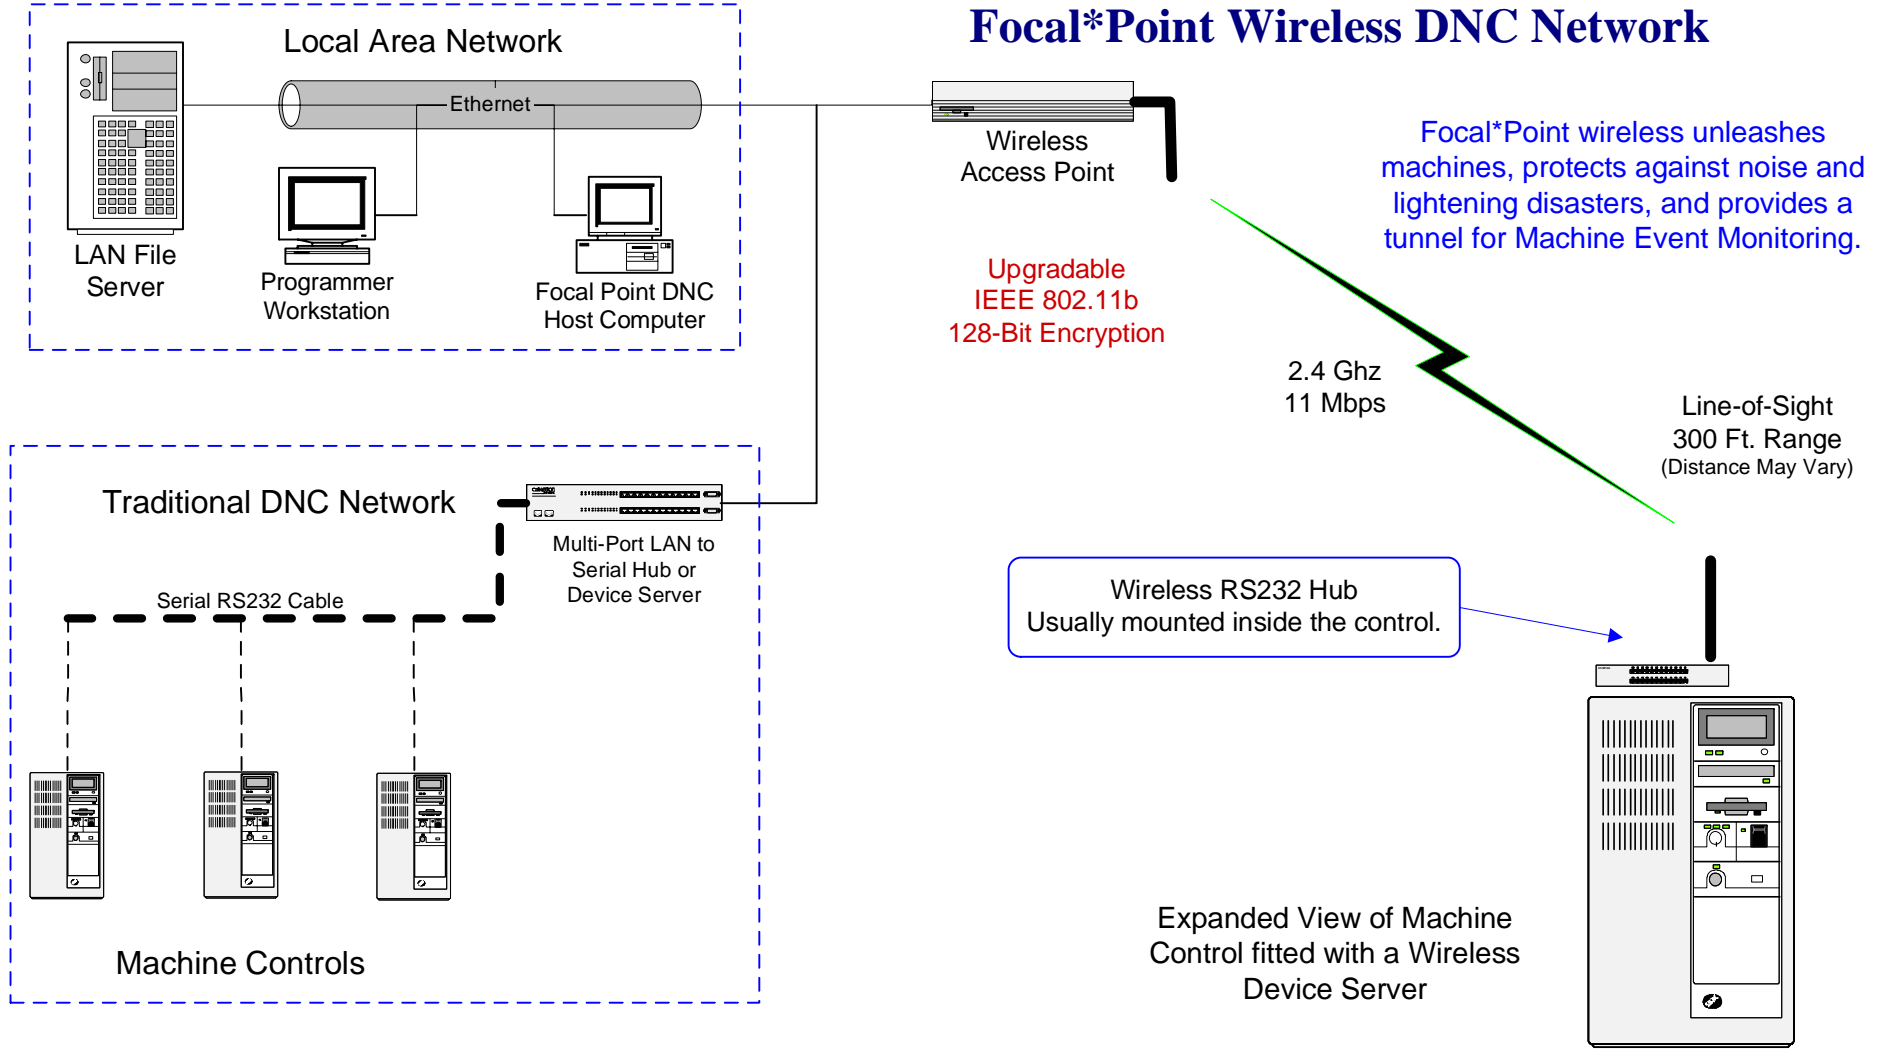

# Focal\*Point Wireless DNC Network

Focal\*Point wireless unleashes machines, protects against noise and lightning disasters, and provides a tunnel for Machine Event Monitoring.

Focal\*Point is optimized for wireless LAN networks conforming to the 802.11b standard. Communications range may be increased using additional wireless Access Points. Security enhanced using a non-routable network and 128-Bit WEP encryption.  
- Protects Against Noise and Lightning Disasters -